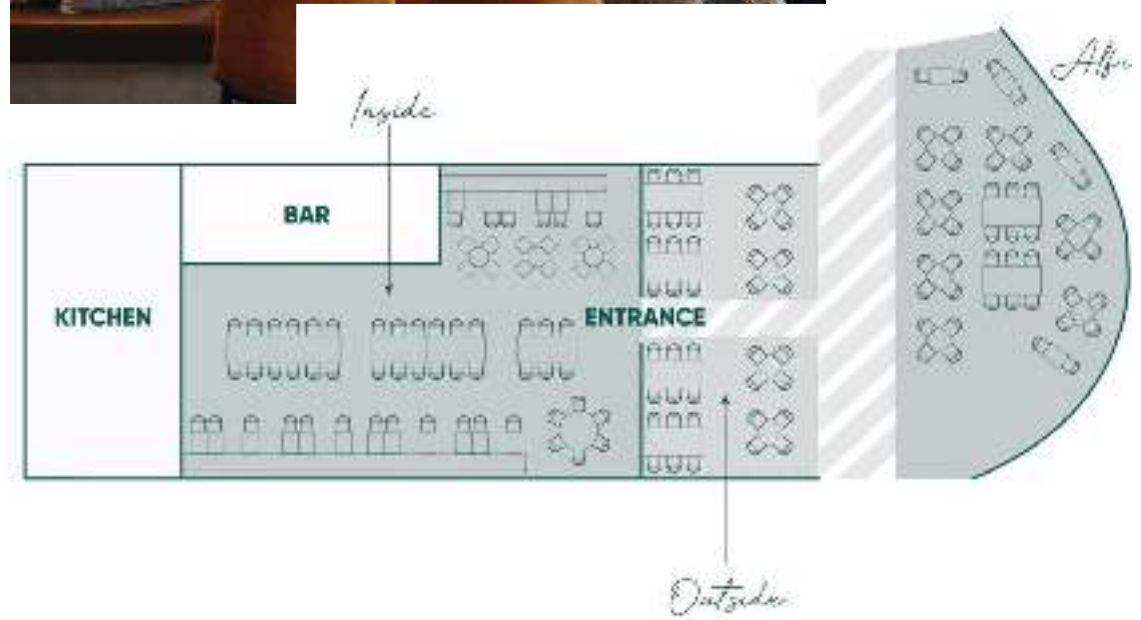

Garden City

Our stunning alfresco area is enhanced by natural light and overlooks the central water feature, whilst our other spaces are fully customisable to your event requirements. Take advantage of the shopping centre's amenities including affordable parking and its close proximity to public transport meaning an event at Corbett & Claude is accessible for all.

Westfield Garden City
2049 Logan Rd,
Upper Mount Gravatt QLD 4122

CONVENIENTLY LOCATED IN WESTFIELD GARDEN CITY'S DINING PRECINCT, OUR BEAUTIFUL SPACE IS BOTH FABULOUS AND FUNCTIONAL.