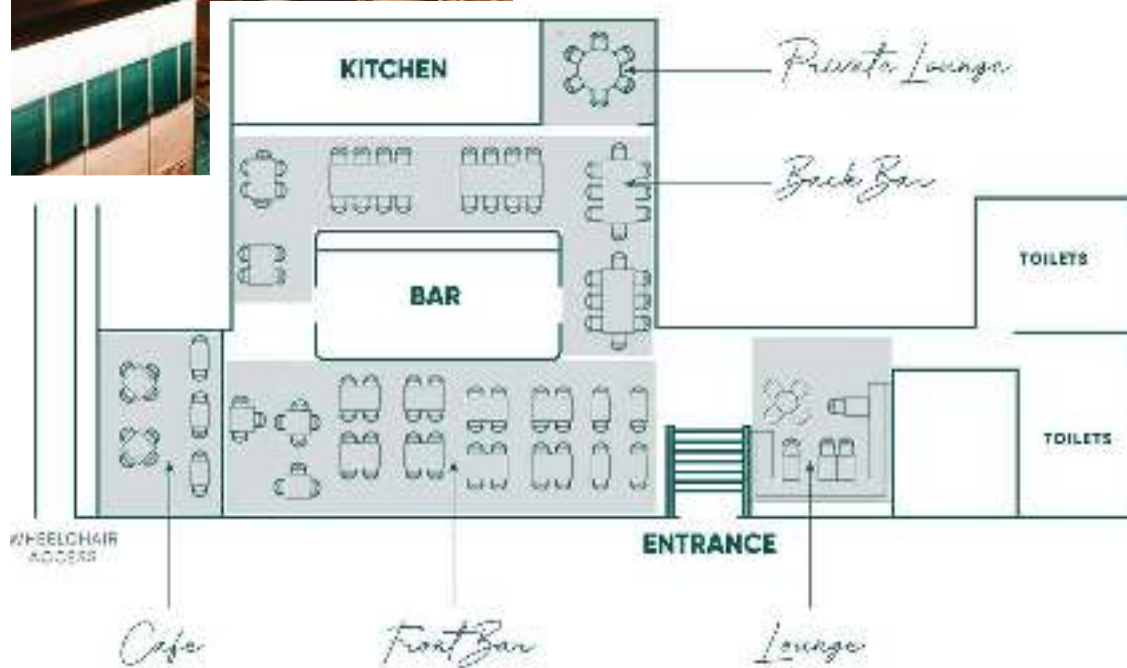

Elizabeth Street

You won't find another space in Brisbane City that emulates the same charm and personality as Corbett & Claude, with the venue's fresh atmosphere ideal for hosting any number of events. Find privacy in our intimate lounge and cafe areas or enjoy the bubbling of the bar spaces.

283 Elizabeth St,
Brisbane City QLD 4000

CROSS THE ROAD FROM THE
ICONIC EAGLE STREET PIER AND
FOLLOW THE FAIRY LIGHTS DOWN
THE LANEWAY WHERE THE GOOD
VIBES ARE BURSTING FROM OUR
ELIZABETH STREET RESTAURANT.