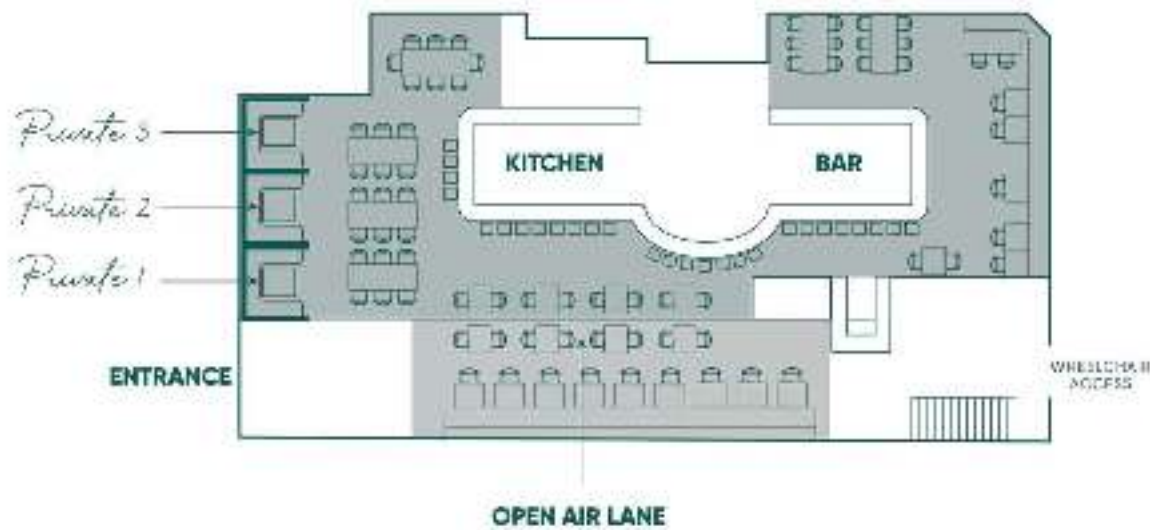

Everton Park

Making delicious fare and stunning event spaces accessible to the suburbs, enjoy the natural light of our breezy open-air laneway or enjoy the intimacy of our three private dining booths.

Everton Plaza
807 Stafford Rd, Everton Park
QLD 4053

LOCATED IN THE BUSTLING SOCIAL HUB THAT IS EVERTON PARK PLAZA, OUR CORBETT & CLAUDE RESTAURANT COMBINES AN INDUSTRIAL CHIC INTERIOR WITH THE WARMTH OF ITALIAN HOSPITALITY.